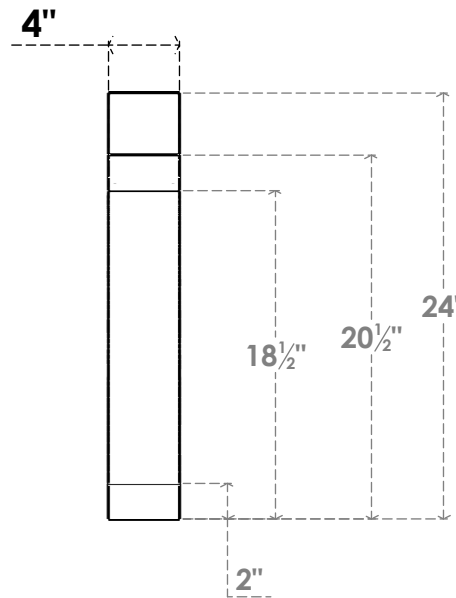

ITEM NUMBER: BRCPC040X24000X24000LEC

4"W X 24"D X 24"H LEGACY ARCHITECTURAL GRADE PVC CLOSED KNEE BRACE

SIDE PROFILE

FRONT PROFILE

ISOMETRIC

EKENA MILLWORK
2300 WEST MAIN ST.
CLARKSVILLE, TX 75426
TOLL FREE: 866-607-0453
WWW.EKENAMILLWORK.COM

NOTES

1. INSTALLATION TO BE COMPLETED IN ACCORDANCE WITH MANUFACTURER'S SPECIFICATIONS.
2. DRAWING MAY NOT BE TO SCALE
3. THIS DRAWING IS INTENDED FOR DESIGN AND PLANNING PURPOSES ONLY.
4. ALL INFORMATION CONTAINED HEREIN WAS CURRENT AT THE TIME OF DEVELOPMENT BUT MUST BE REVIEWED AND APPROVED BY THE PRODUCT MANUFACTURER TO BE CONSIDERED ACCURATE.
5. ARCHITECTURAL GRADE PVC PRODUCTS ARE MADE FROM EXPANDED CELLULAR PVC AND COME NATURALLY WHITE BUT MAY BE PAINTED