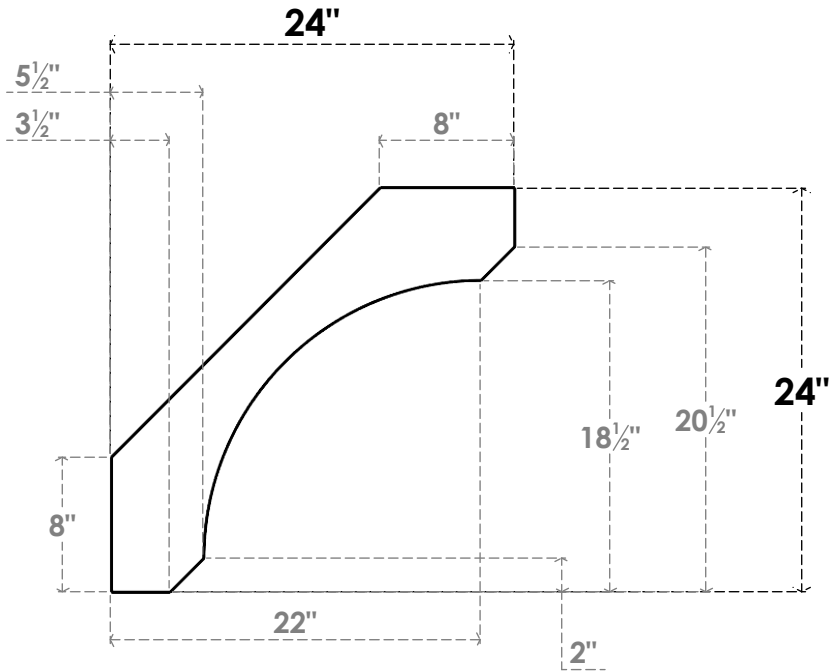

ITEM NUMBER: BRCPC040X24000X24000LEC

4"W X 24"D X 24"H LEGACY ARCHITECTURAL GRADE PVC CLOSED KNEE BRACE

SIDE PROFILE

FRONT PROFILE

ISOMETRIC

EKENA MILLWORK
2300 WEST MAIN ST.
CLARKSVILLE, TX 75426
TOLL FREE: 866-607-0453
WWW.EKENAMILLWORK.COM